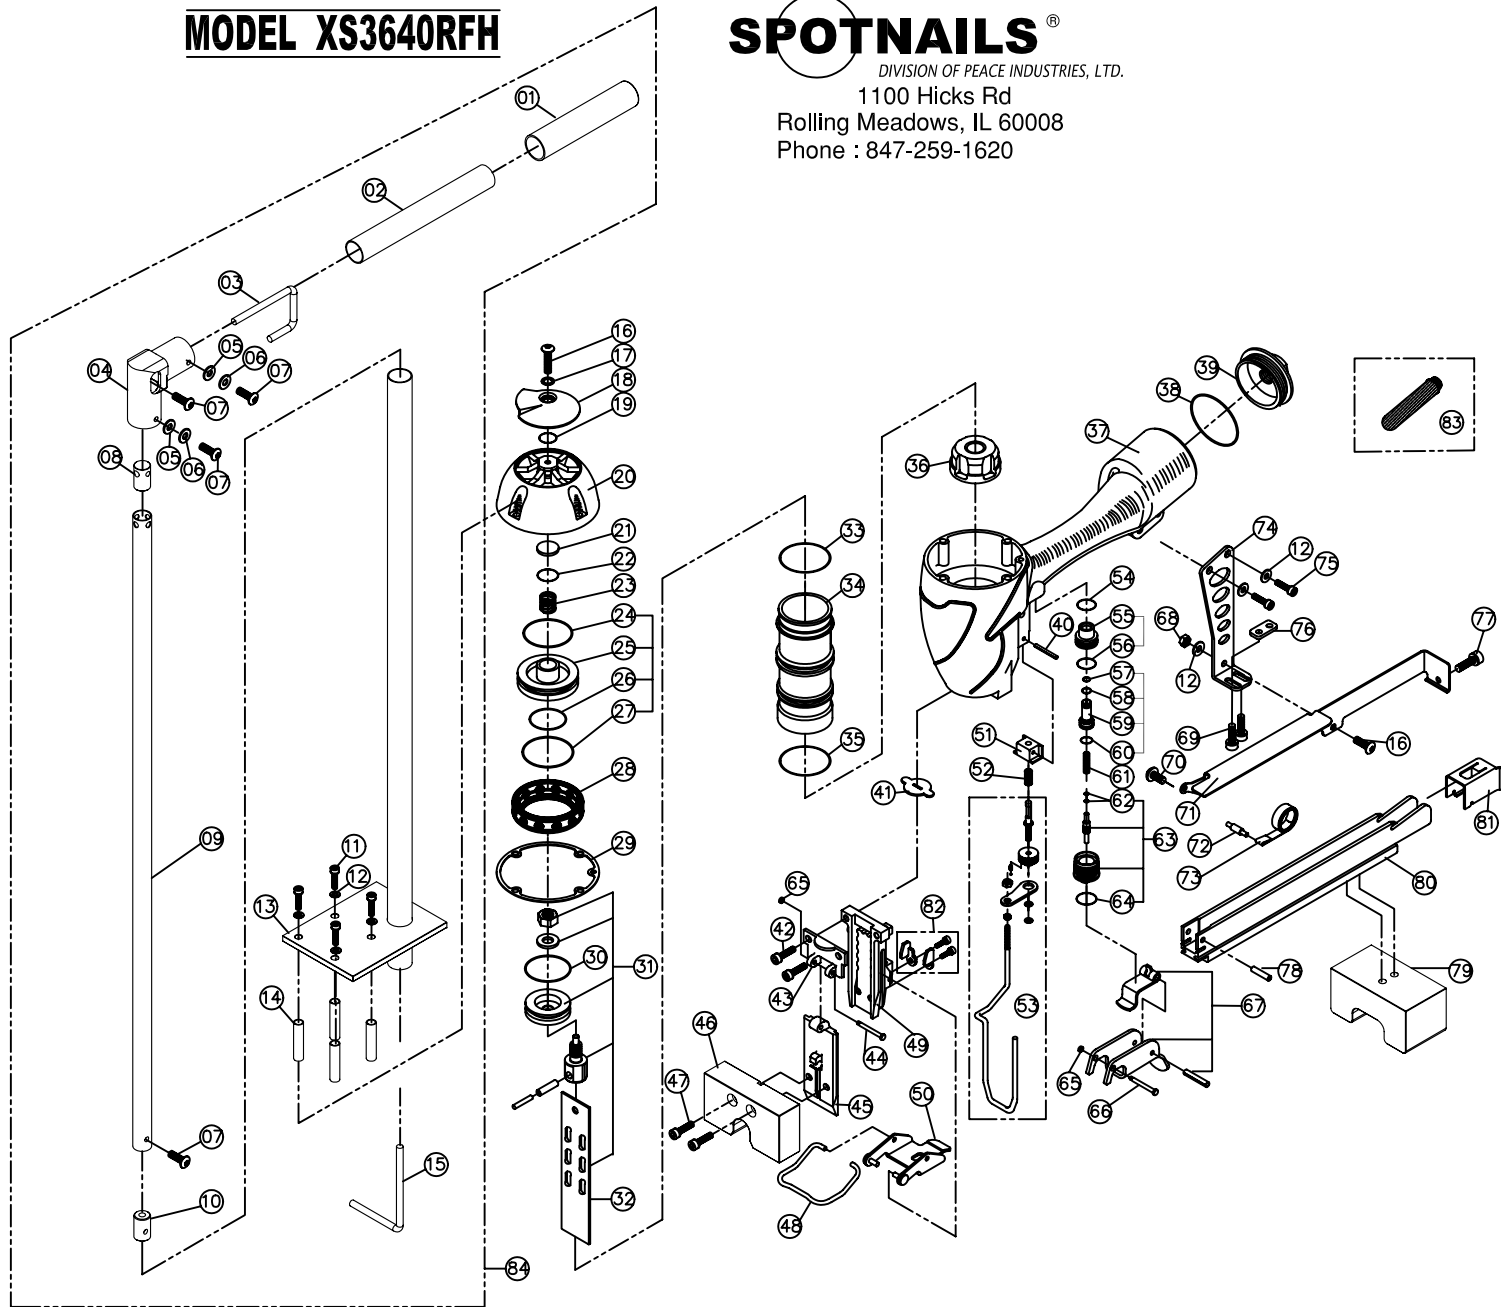

## SPOTNAILS MODEL XS3640RFH

| Ref No. | Part No. | Description             |
|---------|----------|-------------------------|
| 01      | P-99286  | Handle Grip             |
| 02      | P-99287  | Handle                  |
| 03      | P-99288  | Upper Trigger Link      |
| 04      | P-99289  | 90° Elbow               |
| 05      | P-32239  | Washer                  |
| 06      | P-32240  | Washer                  |
| 07      | P-24495  | Screw                   |
| 08      | P-96137  | Upper Bushing           |
| 09      | P-99290  | Trigger Connecting Rod  |
| 10      | P-96138  | Lower Bushing           |
| 11      | P-24496  | Cap Screw               |
| 12      | P-32211  | Flat Washer             |
| 13      | P-99291  | Mounting Plate Assembly |
| 14      | P-96139  | Cap Spacers             |
| 15      | P-99292  | Lower Trigger Link      |
| 16      | P-24370  | Screw                   |
| 17      | P-96118  | Bushing                 |
| 18      | P-70041  | Exhaust Deflector       |
| 19      | P-64377  | O-Ring                  |
| 20      | P-60172  | Cap                     |
| 21      | P-15187  | Exhaust Seal            |
| 22      | P-64378  | O-Ring                  |
| 23      | P-18327  | Poppet Spring           |
| 24      | P-64028  | Poppet O-Ring           |
| 25      | P-63037  | Poppet                  |
| 26      | P-64379  | Piston Stop O-Ring      |
| 27      | P-64380  | Cylinder Seal O-Ring    |
| 28      | P-03079  | Guide Spacer            |