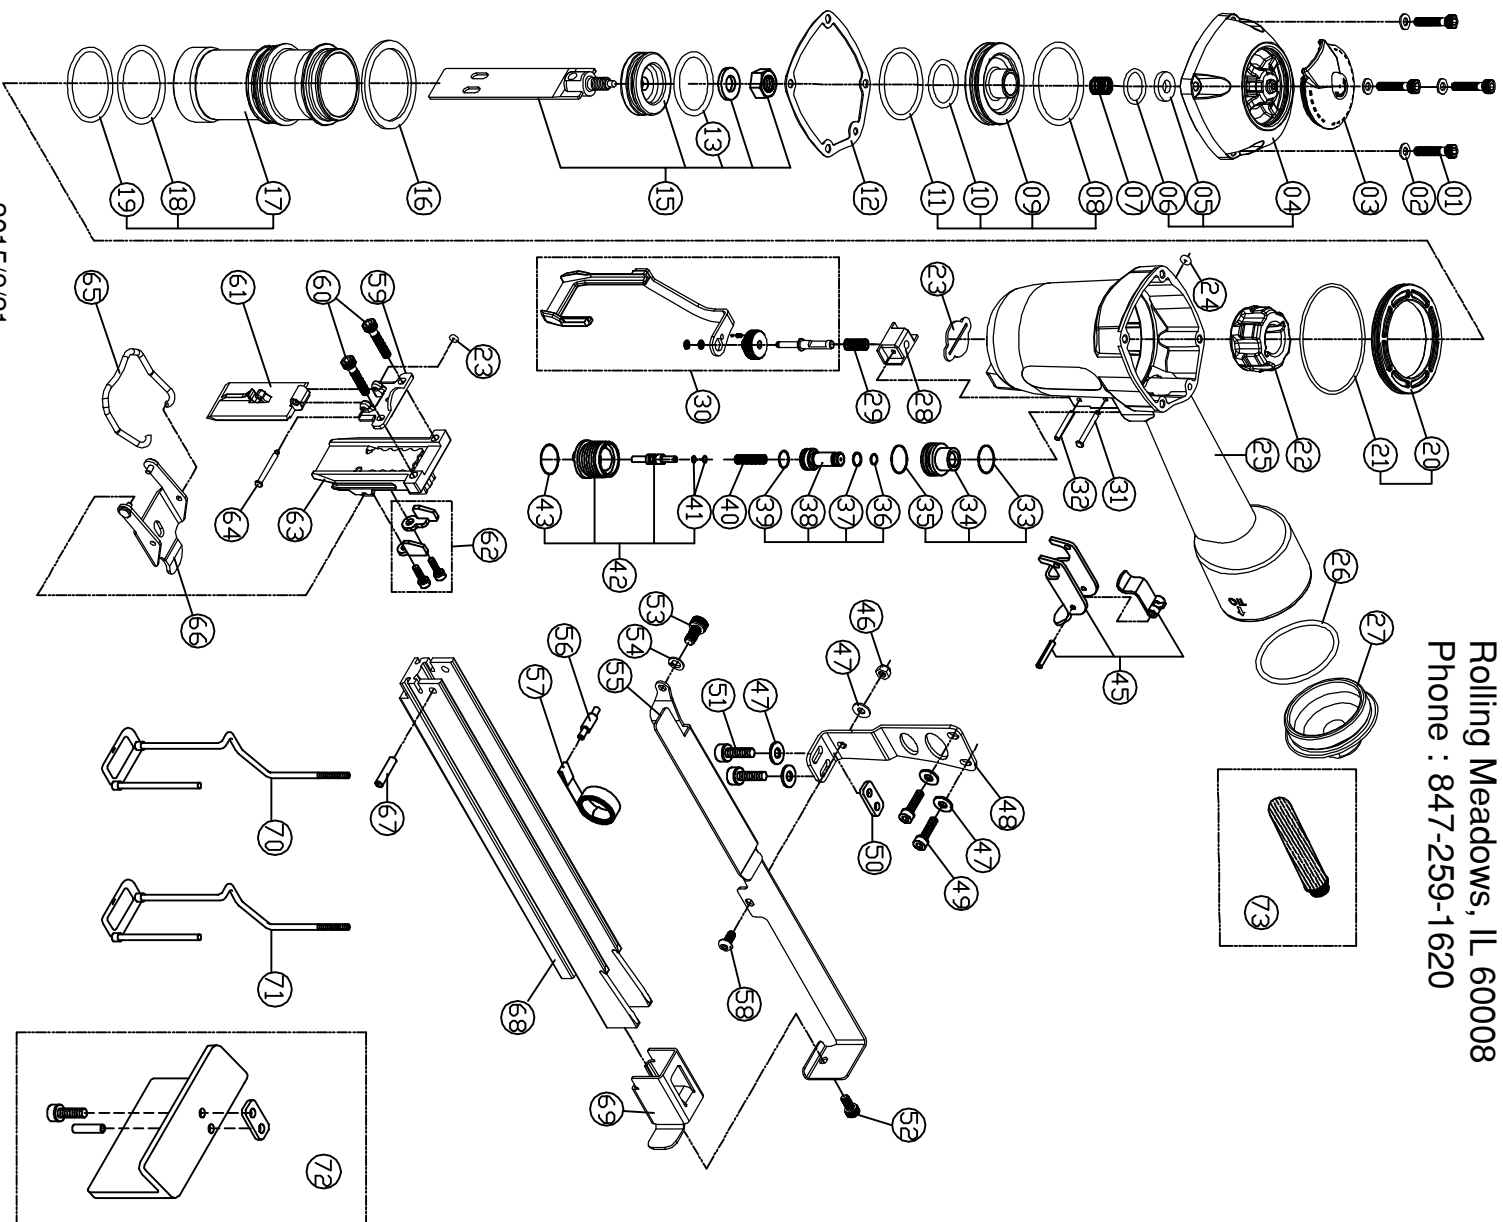

## SPOTNAILS MODEL X1S1640

Ref No.	Part No.	Description	Ref No.	Part No.	Description
01	P-24300	Cap Screw-4	38	P-22145	Pilot Valve
02	P-32211	Flat Washer-4	39	P-64336	O-Ring
03	P-70058	Exhaust Deflector	40	P-18227	Spring
04	P-60221	Cap	41	P-64383	Plunger O-Rings-2
05	P-15187	Exhaust Seal	42	AS-22037	Plunger Assembly
06	P-64378	O-Ring	43	P-64328	O-Ring
07	P-18327	Poppet Spring	45	AS-21008	Trigger Assembly
08	P-64601	Poppet O-Ring	46	P-26126	Nut
09	P-63055	Poppet	47	P-32170	Washer-5
10	P-64379	Piston Stop o-Ring	48	P-13128	Bracket
11	P-64602	Cylinder Seal O-Ring	49	P-24301	Screw-2
12	P-62094	Gasket	50	P-26159	Nut Plate
13	P-64228	Piston O-Ring	51	P-24308	Screw-2
15	AS-06110	<b>Piston &amp; Driver Assembly</b>	52	P-24430	Screw
16	P-03125	Guide Spacer	53	P-24317	Screw
17	P-05131	Cylinder	54	P-32229	Washer
18	P-64603	Cylinder O-Ring	55	P-12417	Magazine Cover
19	P-64604	O-Ring	56	P-07335	Negator Spring Pin
20	P-03126	Cylinder Guide	57	P-18334	Negator Spring
21	P-64605	O-Ring	58	P-24434	Screw
22	P-15273	Bumper	59	P-10285	Stationary Front Plate
23	P-15198	Return Seal	60	P-24358	Screw-2
24	P-64240	O-Ring-2	61	P-10287	Removable Front Plate
25	P-01308	Body	62	AS-99088	Wear Plate Filler
26	P-64312	O-Ring	63	P-08517	Wear Plate
27	P-60156	End Cap	64	P-07357	Pin
28	P-53165	Safety Guide	65	P-18333	Latch Spring
29	P-18328	Spring	66	P-04062	Quick Clear Latch
30	AS-53087	Safety Assembly	67	P-07334	Pin
31	P-07327	Trigger Pin	68	P-12410	Magazine
32	P-07262	Pin	69	P-09211	Pusher
33	P-64332	Valve Housing O-Ring	70	AS-53085	Lathing Safety (Optional)
34	P-22144	Trigger Valve Cap	71	AS-53086	Roofing Safety (Optional)
35	P-64333	O-Ring	72	AS-97296	<b>Single Guide Assy. (Optional)</b>
36	P-64334	O-Ring	73	P-97454	Filter (Optional)
37	P-64335	O-Ring			

◆ **Parts Included In AS- 97403 O-Ring And Seal Kit:**