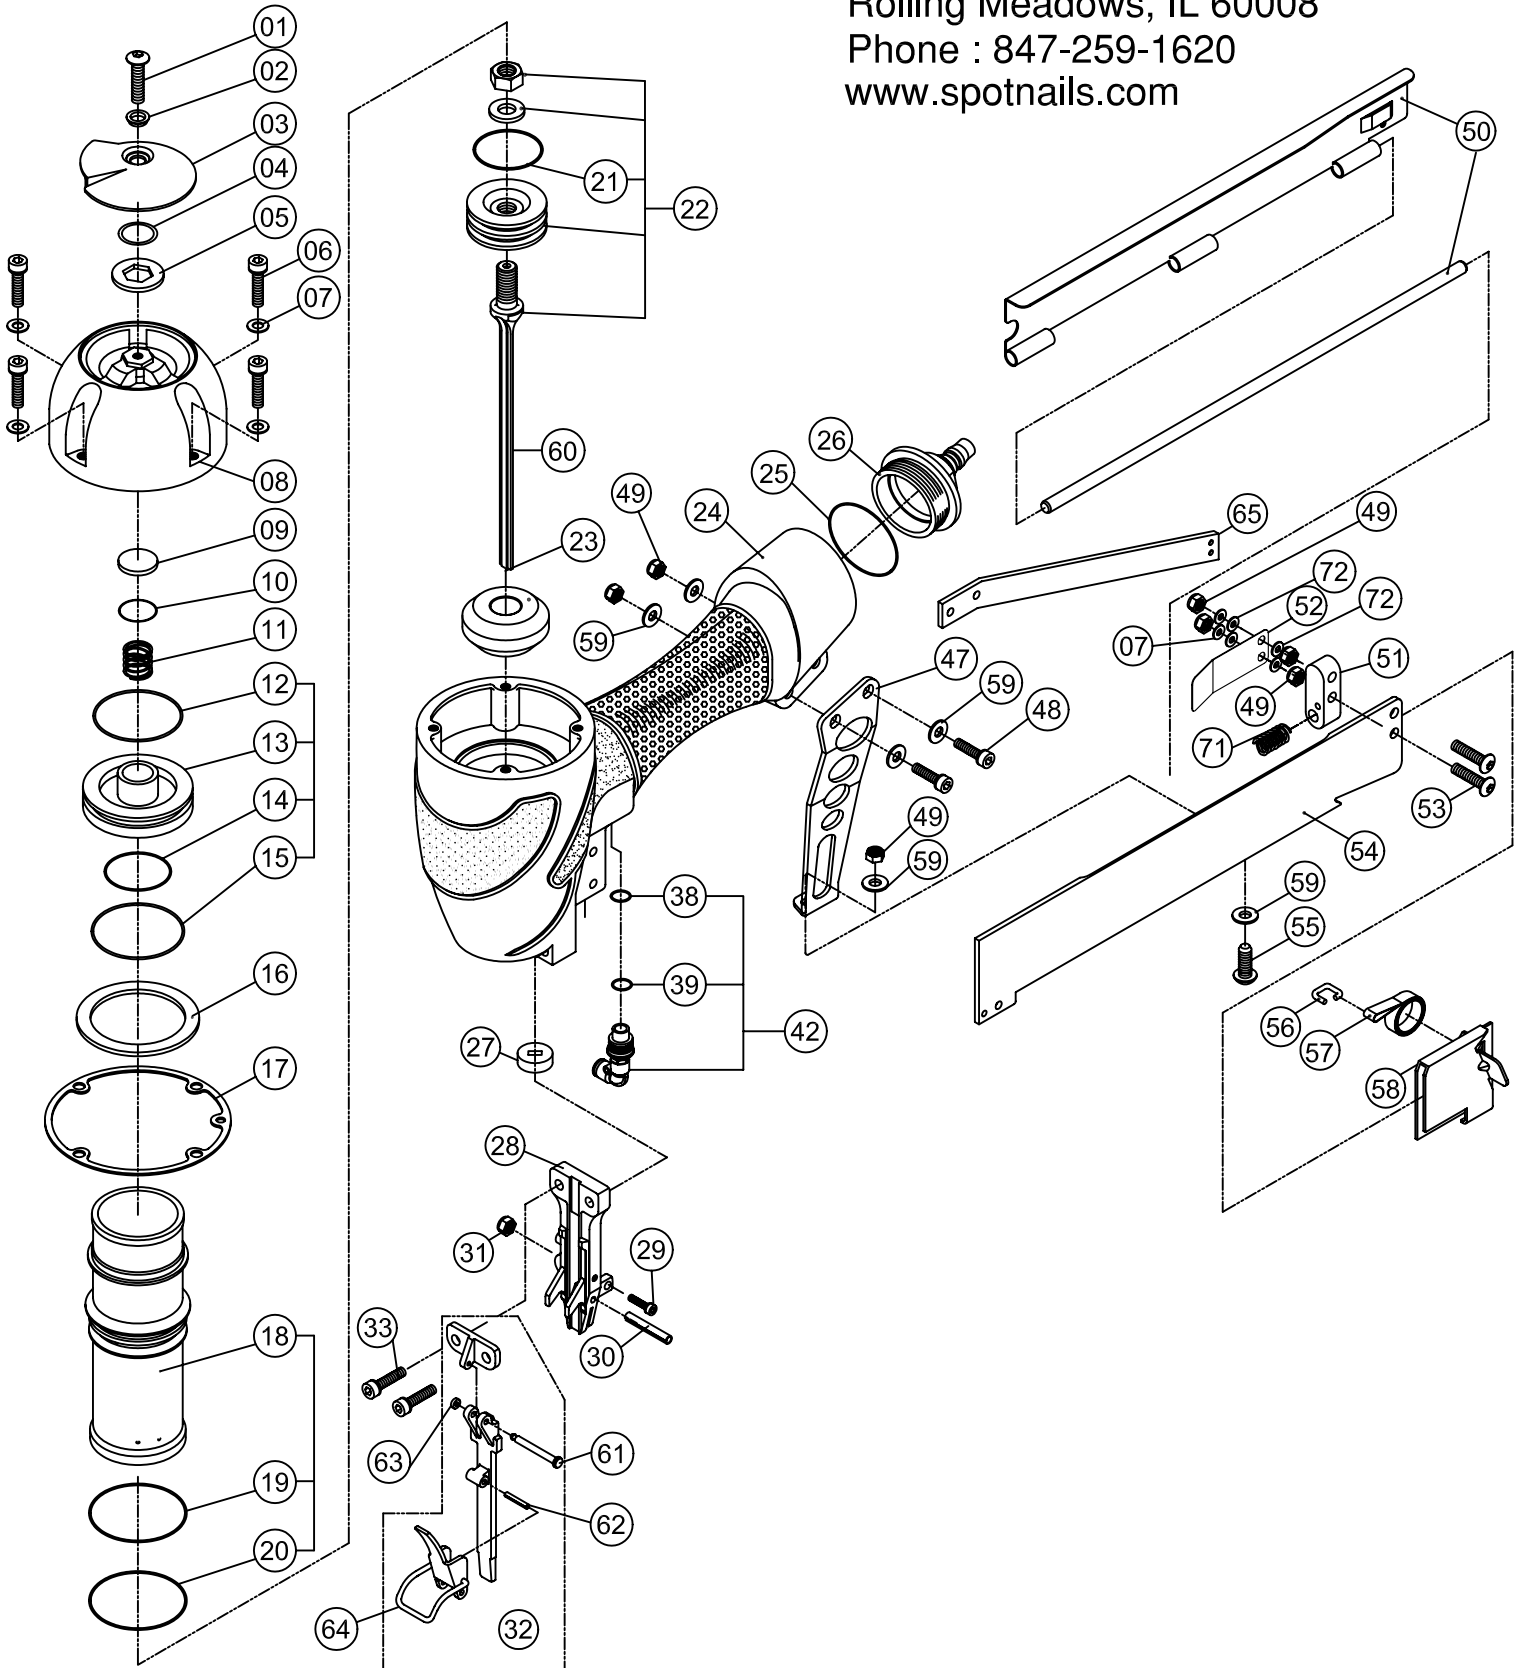

MODEL WS4840LM

SPOTNAILS®

DIVISION OF PEACE INDUSTRIES, LTD.

1100 Hicks Rd

Rolling Meadows, IL 60008

Phone : 847-259-1620

www.spotnails.com

SPOTNAILS MODEL WS4840LM

Ref No.	Part No.	Description
01	P-24370	Screw
02	P-96118	Bushing
03	P-70042	Exhaust Deflector
04	P-64377	O-Ring
05	P-32217	Washer
06	P-24300	Screw
07	P-32211	Flat Washer
08	P-60174	Cap
◆	09	P-15193 Exhaust Seal
◆	10	P-64384 O-Ring
◆	11	P-18331 Poppet Spring
◆	12	P-64385 Poppet O-Ring
◆	13	P-63038 Poppet
◆	14	P-64233 Piston Stop O-Ring
◆	15	P-64386 Cylinder Seal O-Ring
◆	16	P-03070 Guide Spacer
◆	17	P-62071 Gasket
◆	18	P-05097 Cylinder
◆	19	P-64387 Cylinder O-Ring
◆	20	P-64242 O-Ring
◆	21	P-64388 Piston O-Ring
◆	22	AS-06037 Piston & Driver Assembly
◆	23	P-15195 Bumper
◆	24	P-01261 Body
◆	25	P-64389 O-Ring
◆	26	P-60175 End Cap
◆	27	P-15196 Return Seal
◆	28	P-08465 Wear Plate
◆	29	P-24311 Screw

Ref No.	Part No.	Description
30	P-07290	Roll Pin
31	P-26125	Nut
32	AS-10045	Front Plate Assembly
33	P-24358	Screw
◆	38	P-64239 O-Ring
◆	39	P-64391 O-Ring
◆	42	AS-97269 Remote Valve
◆	47	P-13069 Bracket
◆	48	P-24358 Screw
◆	49	P-26126 Nut
◆	50	AS-99089 Magazine Cover Assembly
◆	51	P-05098 Fixed Spacer
◆	52	P-18488 Spring
◆	53	P-24489 Screw
◆	54	P-12482 Track
◆	55	P-24310 Screw
◆	56	P-18233 Spring Clip
◆	57	P-18481 Negator Spring
◆	58	P-09149 Pusher
◆	59	P-32144 Washer
◆	60	P-06228 Driver Blade
◆	61	P-07356 Step Pin
◆	62	P-07353 Spring Pin
◆	63	P-64434 O-Ring
◆	64	AS-04035 Latch Assembly
◆	65	P-13094 Bracket
◆	71	P-18493 Spring
◆	72	P-32245 Spacer

◆ Parts Included In AS-97373 O-Ring And Seal Kit