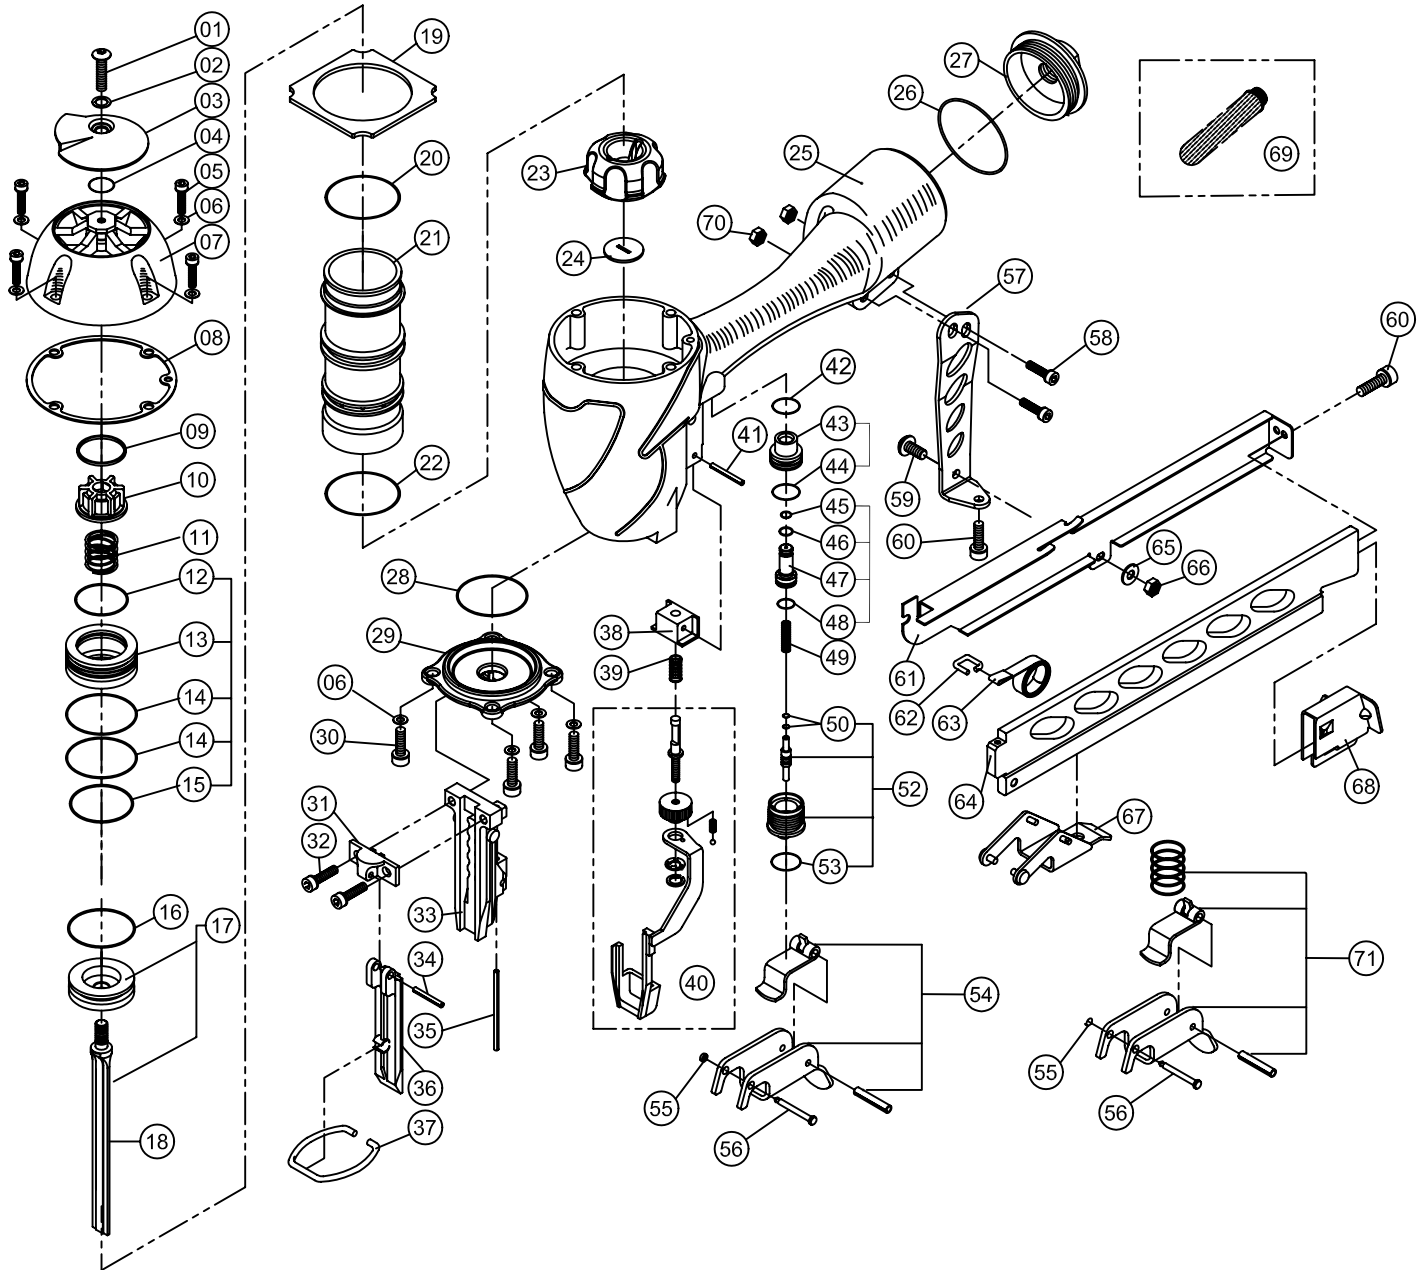

MODEL MS76/8650i

SPOTNAILS®

DIVISION OF PEACE INDUSTRIES, LTD.

1100 Hicks Rd

Rolling Meadows, IL 60008

Phone : 847-259-1620

3/3/11

SPOTNAILS MODEL MS76/8650i

Ref No.	Part No.	Description	
01	P-24370	Screw	
02	P-96118	Bushing	
03	P-70047	Exhaust Deflector	
04	P-64377	O-Ring	
05	P-24314	Cap Screw	
06	P-32169	Flat Washer	
07	P-60181	Cap	
◆	08	P-62080	Gasket
09	P-03076	Spacer	
10	P-15204	Exhaust Seal	
11	P-18442	Poppet Spring	
◆	12	P-64399	Poppet O-Ring
13	P-63043	Poppet	
◆	14	P-64426	Poppet O-Ring
◆	15	P-64312	Cylinder Seal O-Ring
◆	16	P-64427	Piston O-Ring
17	AS-06056	Piston & Driver Assembly	
18	P-06238	Driver Blade	
19	P-03082	Guide Spacer	
◆	20	P-64428	Cylinder O-Ring
◆	21	P-05108	Cylinder
◆	22	P-64429	O-Ring
23	P-15215	Bumper	
24	P-15191	Return Seal	
25	P-01272	Body	
26	P-64312	O-Ring	
27	P-60156	End Cap	
28	P-64430	O-Ring	
29	P-60182	Bottom Plate	
30	P-24453	Screw	
31	P-10276	Stationary Front Plate	
32	P-24358	Screw	
33	P-08464	Wear Plate	
34	P-07253	Roll Pin	
35	P-07257	Safety Yoke Pin	

Ref No.	Part No.	Description	
36	P-10277	Removable Front Plate	
37	P-18251	Latch Spring	
38	P-53165	Safety Guide	
39	P-18328	Spring	
40	AS-53058	Safety Assembly	
41	P-07262	Pin	
◆	42	P-64332	Valve Housing O-Ring
43	P-22144	Trigger Valve Cap	
◆	44	P-64333	O-Ring
◆	45	P-64334	O-Ring
◆	46	P-64335	O-Ring
47	P-22145	Pilot Valve	
◆	48	P-64336	O-Ring
49	P-18227	Spring	
◆	50	P-64383	Plunger O-Rings
52	AS-22037	Plunger Assembly	
◆	53	P-64328	O-Ring
54	AS-21008	Trigger Assembly	
◆	55	P-64240	O-Ring
56	P-07327	Trigger Pin	
57	P-13080	Bracket	
58	P-24383	Screw	
59	P-24370	Screw	
60	P-24353	Screw	
61	P-12385	Magazine Cover	
62	P-18131	Spring Clip	
63	P-18298	Negator Spring	
64	P-12402	Magazine	
65	P-32170	Washer	
66	P-26142	Nut	
67	P-04060	Quick Clear Latch	
68	P-09183	Pusher	
69	P-97454	Filter (Optional)	
70	P-26143	Nut	
71	AS-21026	Restrictive Trigger Assy. (Optional)	

◆ Parts Included In AS-97300 O-Ring And Seal Kit