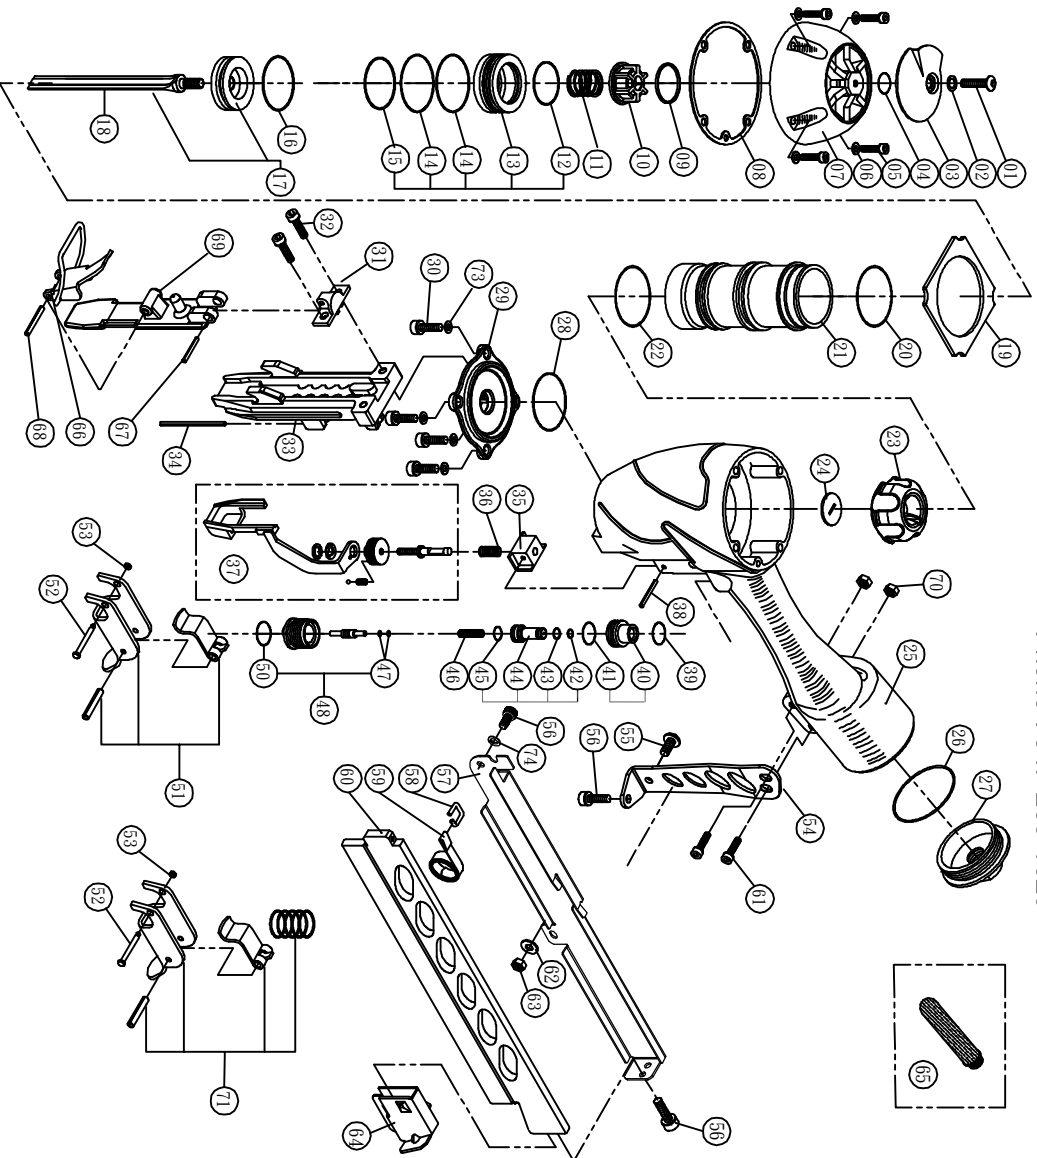

MODEL MS6564-B

SPOTNAILS®

DIVISION OF PEACE INDUSTRIES, LTD.

1100 Hicks Rd

Rolling Meadows, IL 60008

Phone : 847-259-1620

2015/6/2

SPOTNAILS MODEL MS6564-B

Ref No.	Part No.	Description	Ref No.	Part No.	Description
01	P-24370	Screw	37	AS-53062	Safety Assembly
02	P-96118	Bushing	38	P-07262	Pin
03	P-70047	Exhaust Deflector	39	P-64332	Valve Housing O-Ring
04	P-64377	O-Ring	40	P-22144	Trigger Valve Cap
05	P-24314	Cap Screw	41	P-64333	O-Ring
06	P-32169	Flat Washer	42	P-64334	O-Ring
07	P-60181	Cap	43	P-64335	O-Ring
08	P-62080	Gasket	44	P-22145	Pilot Valve
09	P-03076	Spacer	45	P-64336	O-Ring
10	P-15204	Exhaust Seal	46	P-18227	Spring
11	P-18442	Poppet Spring	47	P-64383	Plunger O-Rings
12	P-64399	Poppet O-Ring	48	AS-22037	Plunger Assembly
13	P-63043	Poppet	50	P-64328	O-Ring
14	P-64426	Poppet O-Ring	51	AS-21008	Trigger Assembly
15	P-64312	Cylinder Seal O-Ring	52	P-07327	Trigger Pin
16	P-64427	Piston O-Ring	53	P-64240	O-Ring
17	AS-06072	Piston & Driver Assembly	54	P-13082	Bracket
18	P-06252	Driver Blade	55	P-24370	Screw
19	P-03082	Guide Spacer	56	P-24353	Screw
20	P-64428	Cylinder O-Ring	57	P-12385	Magazine Cover
21	P-05108	Cylinder	58	P-18131	Spring Clip
22	P-64429	O-Ring	59	P-18298	Negator Spring
23	P-15215	Bumper	60	P-12476	Magazine
24	P-15218	Return Seal	61	P-24383	Screw
25	P-01302	Body	62	P-32170	Washer
26	P-64312	O-Ring	63	P-26142	Nut
27	P-60156	End Cap	64	P-09210	Pusher
28	P-64430	O-Ring	65	P-97454	Filter (Optional)
29	P-60220	Bottom Plate	66	AS-04038	Latch Assembly
30	P-24611	Screw	67	P-07354	Pin
31	P-10307	Removable Front Plate	68	P-07355	Pin
32	P-24358	Screw	69	P-10306	Stationary Front Plate
33	P-08492	Wear Plate	70	P-26143	Nut
34	P-07257	Safety Yoke Pin	71	AS-21026	Restrictive Trigger Assy. (Optional)
35	P-53165	Safety Guide	73	P-32291	Washer
36	P-18328	Spring	74	P-32229	Washer

◆ Parts Included In AS-97300 O-Ring And Seal Kit