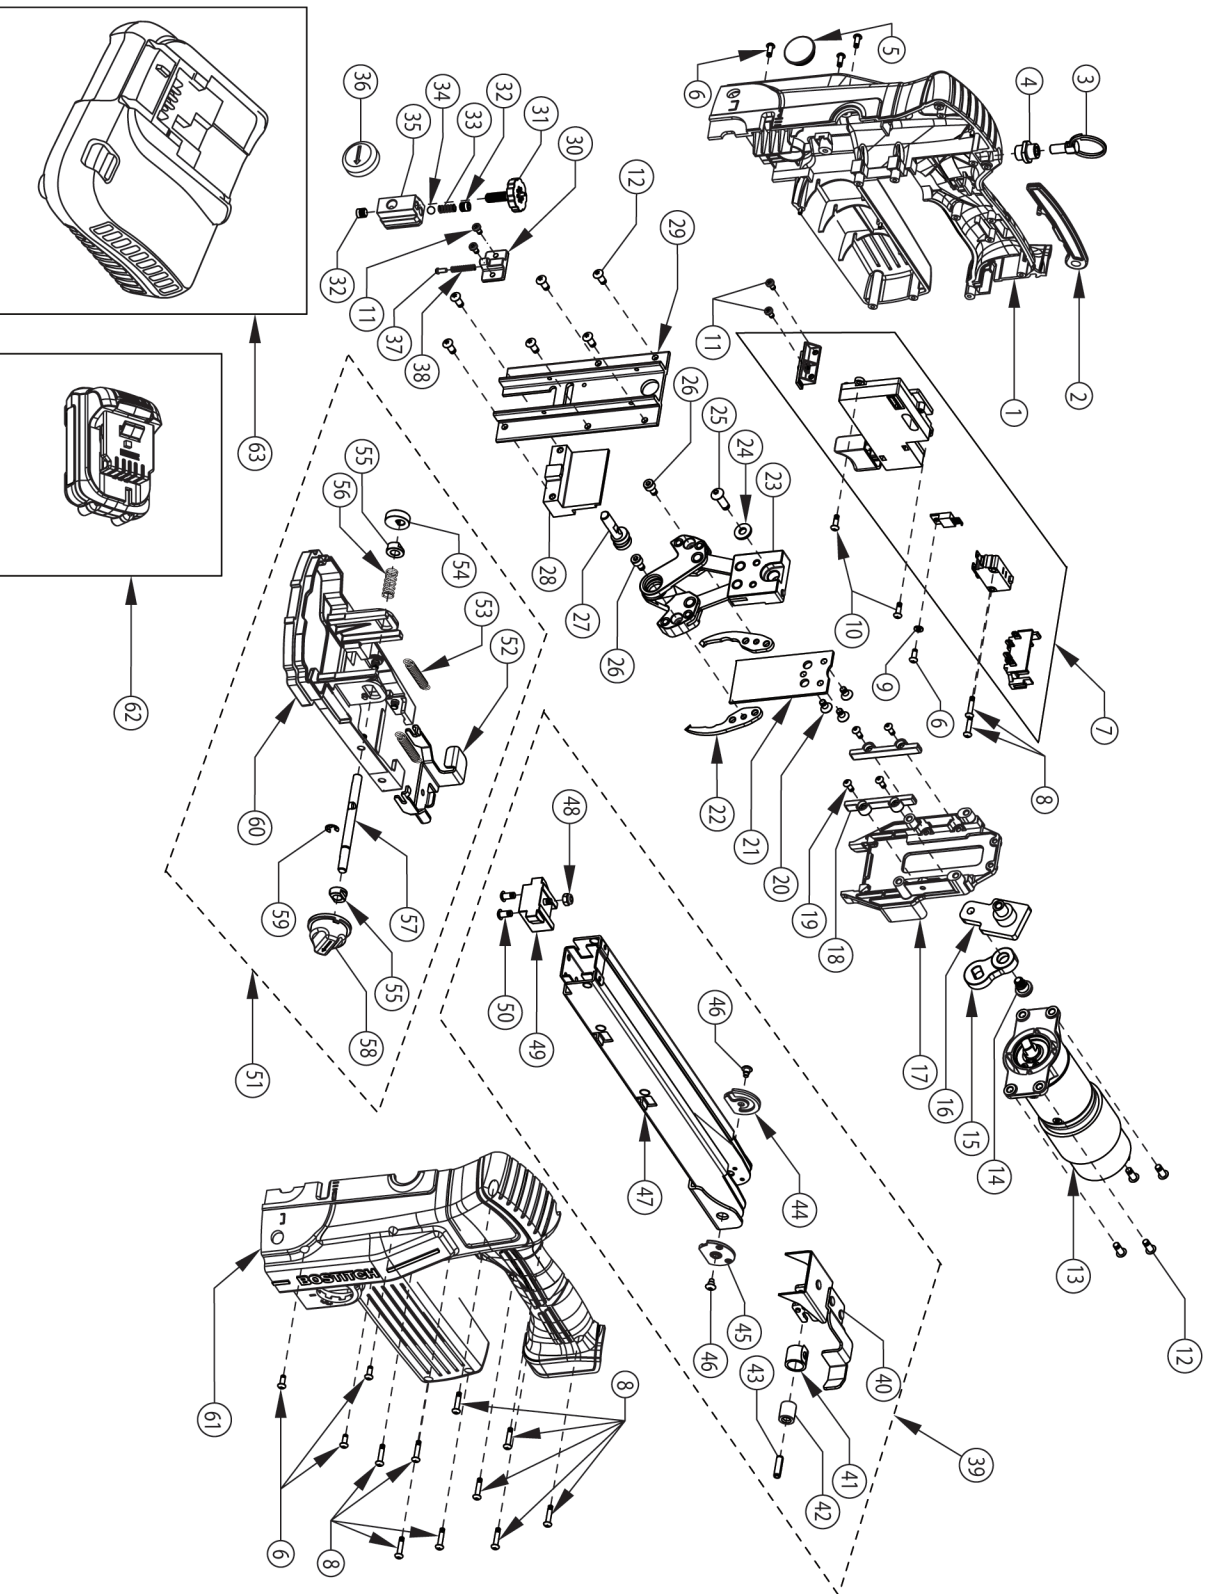

# DSW-3519 / DSW-3522

CORDLESS CARTON CLOSING STAPLER  
GRAPADORA AUTÓNOMA PARA CIERRE  
DE CAJAS DE CARTÓN  
AGRAFEUSE SANS FIL POUR LA FERMETURE  
DE CAISSES CARTON

## Parts List for DSW-3522 Type 1

Item Number	Part Number	Description	Qty Required
1	9R205451	RIGHT CASE ASSY 3522	1
2	9R201439	SAFETY LEVER	1
3	9R204970	HANGER ASSEMBLY	1
4	9R201493	HANGER NUT	1
5	9R201480	DRIVER BOLT COVER	1
6	9R201492	SCREW	7
7	9R205189	SWITCH ASSEMBLY	1
8	9R201483	SCREW	11
9	9R205485	WASHER	1
10	9R205243	SCREW	2
11	9R201739	SCREW	4
12	9R204949	SCREW	10
13	9R204956	MOTOR/TRANS ASSEM.	1
14	9R200730	CRANK BOLT	1
15	9R200657	CRANK ARM	1
16	9R205419	CONNECTING ROD	1
17	9R200564	MAIN BODY	1
18	9R198670	WEAR GUIDE	1
19	9R201744	SCREW	4
20	9R204947	SCREW	3
21	9R198644	DRIVER	1
22	9R205225	CLINCHER	2
23	9R204964	DRIVE ASSEMBLY	1
24	9R205425	WASHER	1
25	9R205426	SCREW	1
26	9R200745	SCREW	2
27	9R201642	PIVOT PIN	1

## Parts List for DSW-3522 Type 1

Item Number	Part Number	Description	Qty Required
28	9R205356	DRIVER GUIDE	1
29	9R201641	FRONT BODY	1
30	9R201757	CLINCH DETENT MOUNT	1
31	9R205349	CLINCH DIAL	1
32	9R201749	SCREW	2
33	9R201748	PIVOT PIN SPRING	1
34	9R200665	PIVOT PIN BALL	1
35	9R201639	PIVOT PIN BLOCK	1
36	9R204968	LENGTH KNOB ASSEM	1
37	9R201487	CLINCH DETENT	1
38	9R201488	CLINCH DETENT SPRING	1
39	9R205193	MAGAZINE ASSEMBLY	1
40	9R204959	PUSHER	1
41	9R200503	PUSHER SPRING	1
42	9R200502	PUSHER BUSHING	1
43	9R200504	SPRING PIN	1
44	9R200508	PUSHER GUIDE RIGHT	1
45	9R200509	PUSHER GUIDE LEFT	1
46	9R200510	PUSHER GUIDE SCREW	2
47	9R205195	MAGAZINE BODY	1
48	9R205245	LOCK NUT	1
49	9R200735	PUSHER SPRING MOUNT	1
50	9R198678	SCREW	2
51	9R205196	BASE ASSEMBLY	1
52	9R200727	MAGAZINE LATCH	1
53	9R200506	MAGAZINE SPRING	2
54	9R204969	DEPTH CAM ASSEM	1