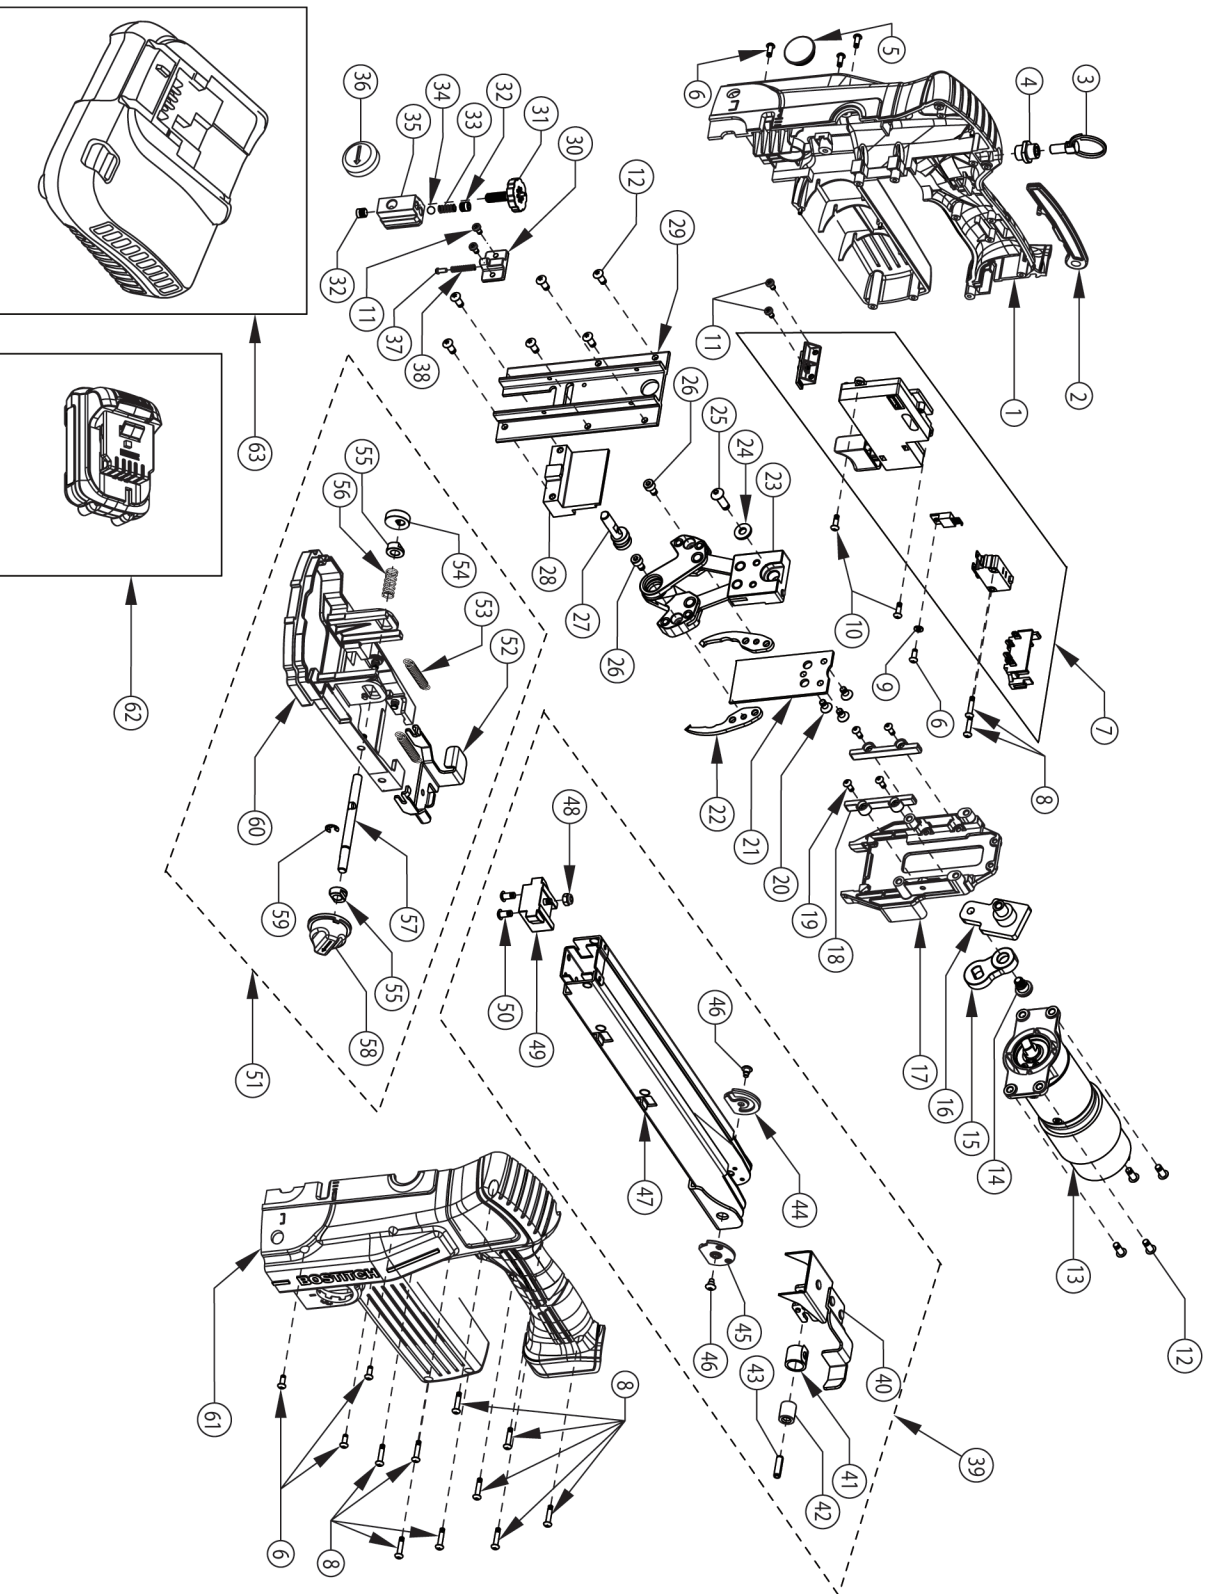

DSW-3519 / DSW-3522

CORDLESS CARTON CLOSING STAPLER
GRAPADORA AUTÓNOMA PARA CIERRE
DE CAJAS DE CARTÓN
AGRAFEUSE SANS FIL POUR LA FERMETURE
DE CAISSES CARTON

Parts List for DSW-3519 Type 1

Item Number	Part Number	Description	Qty Required
1	9R204962	RIGHT CASE ASSY 3519	1
2	9R201439	SAFETY LEVER	1
3	9R204970	HANGER ASSEMBLY	1
4	9R201493	HANGER NUT	1
5	9R201480	DRIVER BOLT COVER	1
6	9R201492	SCREW	7
7	9R205189	SWITCH ASSEMBLY	1
8	9R201483	SCREW	11
9	9R205485	WASHER	1
10	9R205243	SCREW	2
11	9R201739	SCREW	4
12	9R204949	SCREW	10
13	9R204956	MOTOR/TRANS ASSEM.	1
14	9R200730	CRANK BOLT	1
15	9R200657	CRANK ARM	1
16	9R205419	CONNECTING ROD	1
17	9R200564	MAIN BODY	1
18	9R198670	WEAR GUIDE	1
19	9R201744	SCREW	4
20	9R204947	SCREW	3
21	9R198644	DRIVER	1
22	9R201440	CLINCHER, 19MM	2
23	9R204964	DRIVE ASSEMBLY	1
24	9R205425	WASHER	1
25	9R205426	SCREW	1
26	9R200745	SCREW	2
27	9R201642	PIVOT PIN	1

COPYRIGHT© 2005. All Rights Reserved.

Parts list, pricing, and availability subject to change. Please visit www.dewaltservicenet.com for current parts information.

Parts List for DSW-3519 Type 1

Item Number	Part Number	Description	Qty Required
28	9R205356	DRIVER GUIDE	1
29	9R201641	FRONT BODY	1
30	9R201757	CLINCH DETENT MOUNT	1
31	9R205349	CLINCH DIAL	1
32	9R201749	SCREW	2
33	9R201748	PIVOT PIN SPRING	1
34	9R200665	PIVOT PIN BALL	1
35	9R201639	PIVOT PIN BLOCK	1
36	9R204968	LENGTH KNOB ASSEM	1
37	9R201487	CLINCH DETENT	1
38	9R201488	CLINCH DETENT SPRING	1
39	9R205193	MAGAZINE ASSEMBLY	1
40	9R204959	PUSHER	1
41	9R200503	PUSHER SPRING	1
42	9R200502	PUSHER BUSHING	1
43	9R200504	SPRING PIN	1
44	9R200508	PUSHER GUIDE RIGHT	1
45	9R200509	PUSHER GUIDE LEFT	1
46	9R200510	PUSHER GUIDE SCREW	2
47	9R205195	MAGAZINE BODY	1
48	9R205245	LOCK NUT	1
49	9R200735	PUSHER SPRING MOUNT	1
50	9R198678	SCREW	2
51	9R205196	BASE ASSEMBLY	1
52	9R200727	MAGAZINE LATCH	1
53	9R200506	MAGAZINE SPRING	2
54	9R204969	DEPTH CAM ASSEM	1