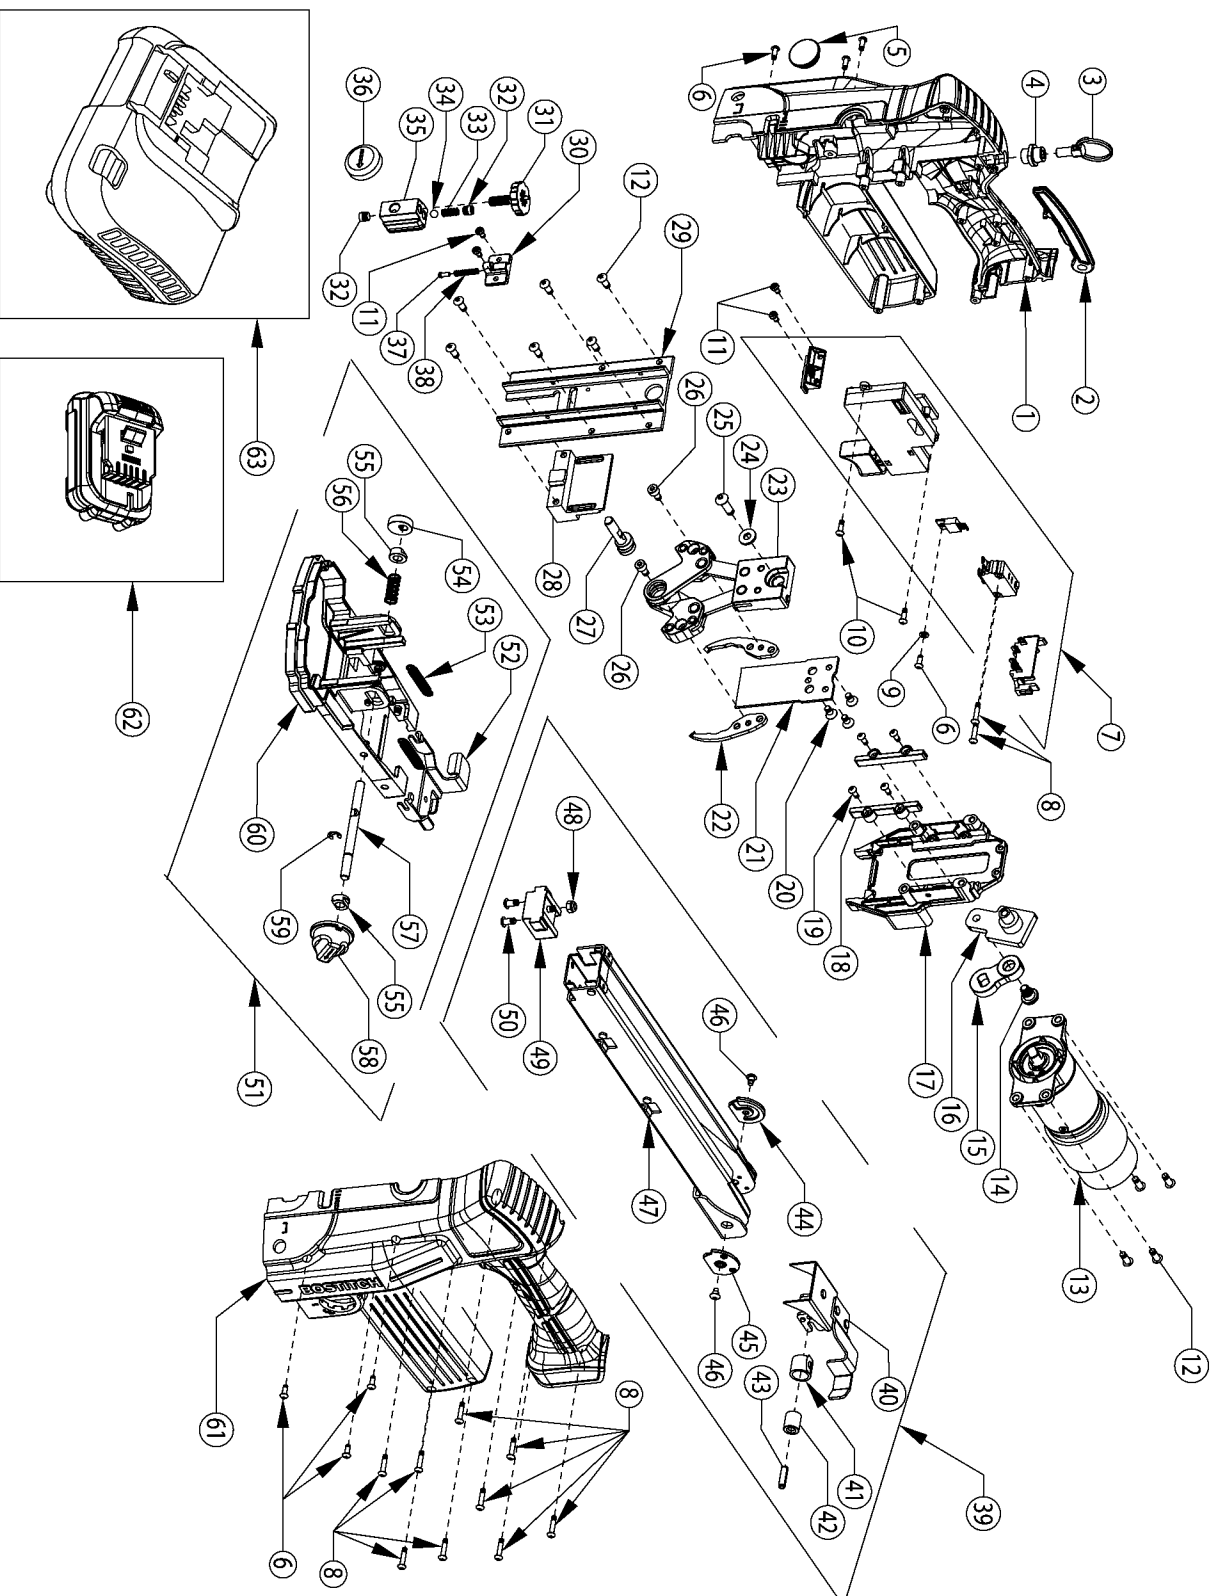

## Parts List for DSC-3219 Type 1

Item Number	Part Number	Description	Qty Required
1	9R205489	RIGHT CASE ASSY DSC	1
2	9R201439	SAFETY LEVER	1
3	9R204970	HANGER ASSEMBLY	1
4	9R201493	HANGER NUT	1
5	9R201480	DRIVER BOLT COVER	1
6	9R201492	SCREW	7
7	9R205189	SWITCH ASSEMBLY	1
8	9R201483	SCREW	11
9	9R205485	WASHER	1
10	9R205243	SCREW	2
11	9R201739	SCREW	4
12	9R204949	SCREW	10
13	9R204956	MOTOR/TRANS ASSEM.	1
14	9R200730	CRANK BOLT	1
15	9R200657	CRANK ARM	1
16	9R205419	CONNECTING ROD	1
17	9R205483	MAIN BODY, C	1
18	9R198670	WEAR GUIDE	1
19	9R201744	SCREW	4
20	9R204947	SCREW	3
21	9R205458	DRIVER, C	1
22	9R201440	CLINCHER, 19MM	2
23	9R204964	DRIVE ASSEMBLY	1
24	9R205425	WASHER	1
25	9R205426	SCREW	1
26	9R200745	SCREW	2
27	9R201642	PIVOT PIN	1

## Parts List for DSC-3219 Type 1

Item Number	Part Number	Description	Qty Required
28	9R205459	DRIVER GUIDE, C	1
29	9R201641	FRONT BODY	1
30	9R201757	CLINCH DETENT MOUNT	1
31	9R205349	CLINCH DIAL	1
32	9R201749	SCREW	2
33	9R201748	PIVOT PIN SPRING	1
34	9R200665	PIVOT PIN BALL	1
35	9R201639	PIVOT PIN BLOCK	1
36	9R204968	LENGTH KNOB ASSEM	1
37	9R201487	CLINCH DETENT	1
38	9R201488	CLINCH DETENT SPRING	1
39	9R205477	MAGAZINE ASSEMBLY, C	1
40	9R205481	PUSHER, C	1
41	9R200503	PUSHER SPRING	1
42	9R200502	PUSHER BUSHING	1
43	9R200504	SPRING PIN	1
44	9R200508	PUSHER GUIDE RIGHT	1
45	9R200509	PUSHER GUIDE LEFT	1
46	9R200510	PUSHER GUIDE SCREW	2
47	9R205195	MAGAZINE BODY	1
48	9R205245	LOCK NUT	1
49	9R205480	PUSHER SPRING MOUNTC	1
50	9R198678	SCREW	2
51	9R205196	BASE ASSEMBLY	1
52	9R200727	MAGAZINE LATCH	1
53	9R200506	MAGAZINE SPRING	2
54	9R204969	DEPTH CAM ASSEM	1

## Parts List for DSC-3219 Type 1

Item Number	Part Number	Description	Qty Required
55	9R200801	DEPTH BUSHING	2
56	9R200782	DEPTH SPRING	1
57	9R200663	DEPTH ROD	1
58	9R205194	DEPTH KNOB ASSEM	1
59	9R201737	RETAINING RING	1
60	9R201621	BASE	1
61	9R205504	LEFT CASE ASSY C	1
62	9R201436	BATTERY, 12.0 V MAX	1
63	9R201497	CHARGER, 12.0V MAX	1